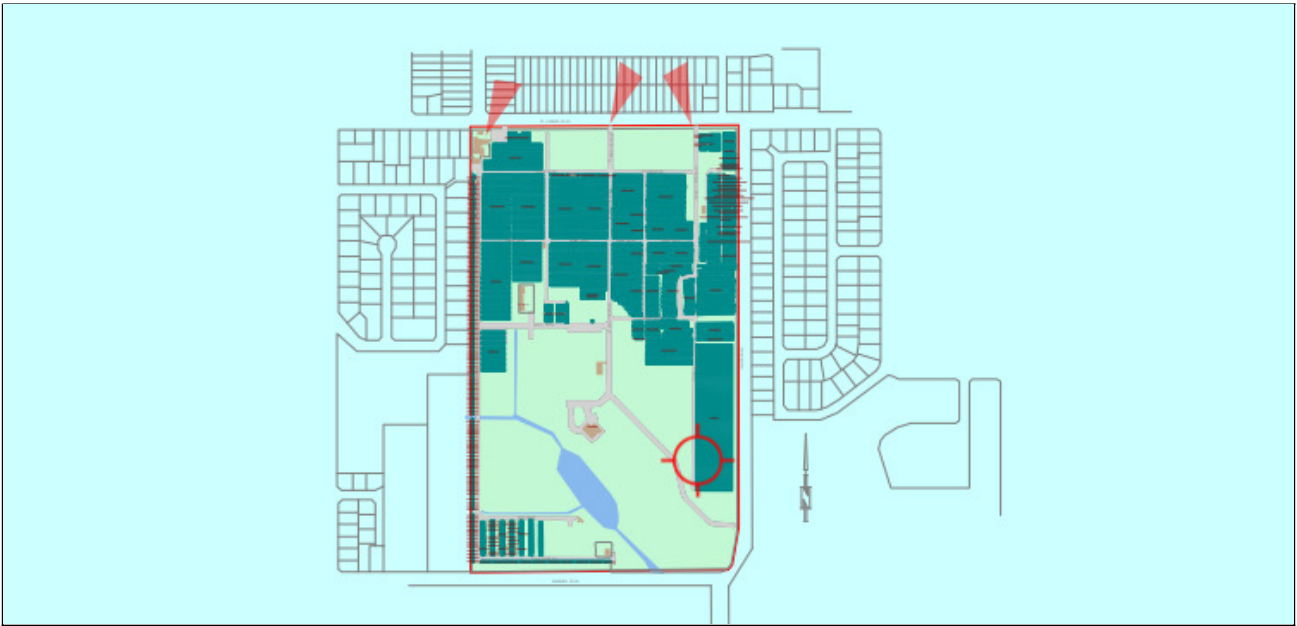

| Interment Details       |   |
|-------------------------|---|
| <b>Deceased Details</b> | <b>Cemetery Details</b>   |
| <b>Register Number</b>  | 6706  |
| <b>Location</b>         | LA-2690   |
| <b>Surname</b>          | Gorman  |
| <b>Given Names</b>      | Nola  |
| <b>Middle Names</b>     | Mary  |
| <b>Date of Death</b>    | 18/11/2018  |
| <b>Date of Service</b>  | 23/11/2018  |
|                         | Nudgee Cemetery<br>493 St Vincents Rd, Nudgee QLD 4014<br>Phone: (07) 3622 9696<br>FAX: (07) 3267 1134<br>Email: cemetery@bne.catholic.net.au<br>Web: www.nudgeecemetery.com.au |

Overall Park View

Section Location

Grave Location

|          |         |            |           |          |         |            |
|----------|---------|------------|-----------|----------|---------|------------|
| Metelli  | Rowden  | Pobar      | Simmons   | Pissulin | Mansini | Nitkiewicz |
|          | Wilson  | Leech      | Nicholson |          |         | Ahern      |
| O'Hare   | Gorman  | Stephenson | Mewburn   | Oliveira | Zago    | Lane       |
| Johansen | Maguire |            | Burite    | Bowen    | Haines  | Lloyd      |
| Proberts | Garden  | Russo      | D'Cruz    | Ryan     | Moore   | Thompson   |